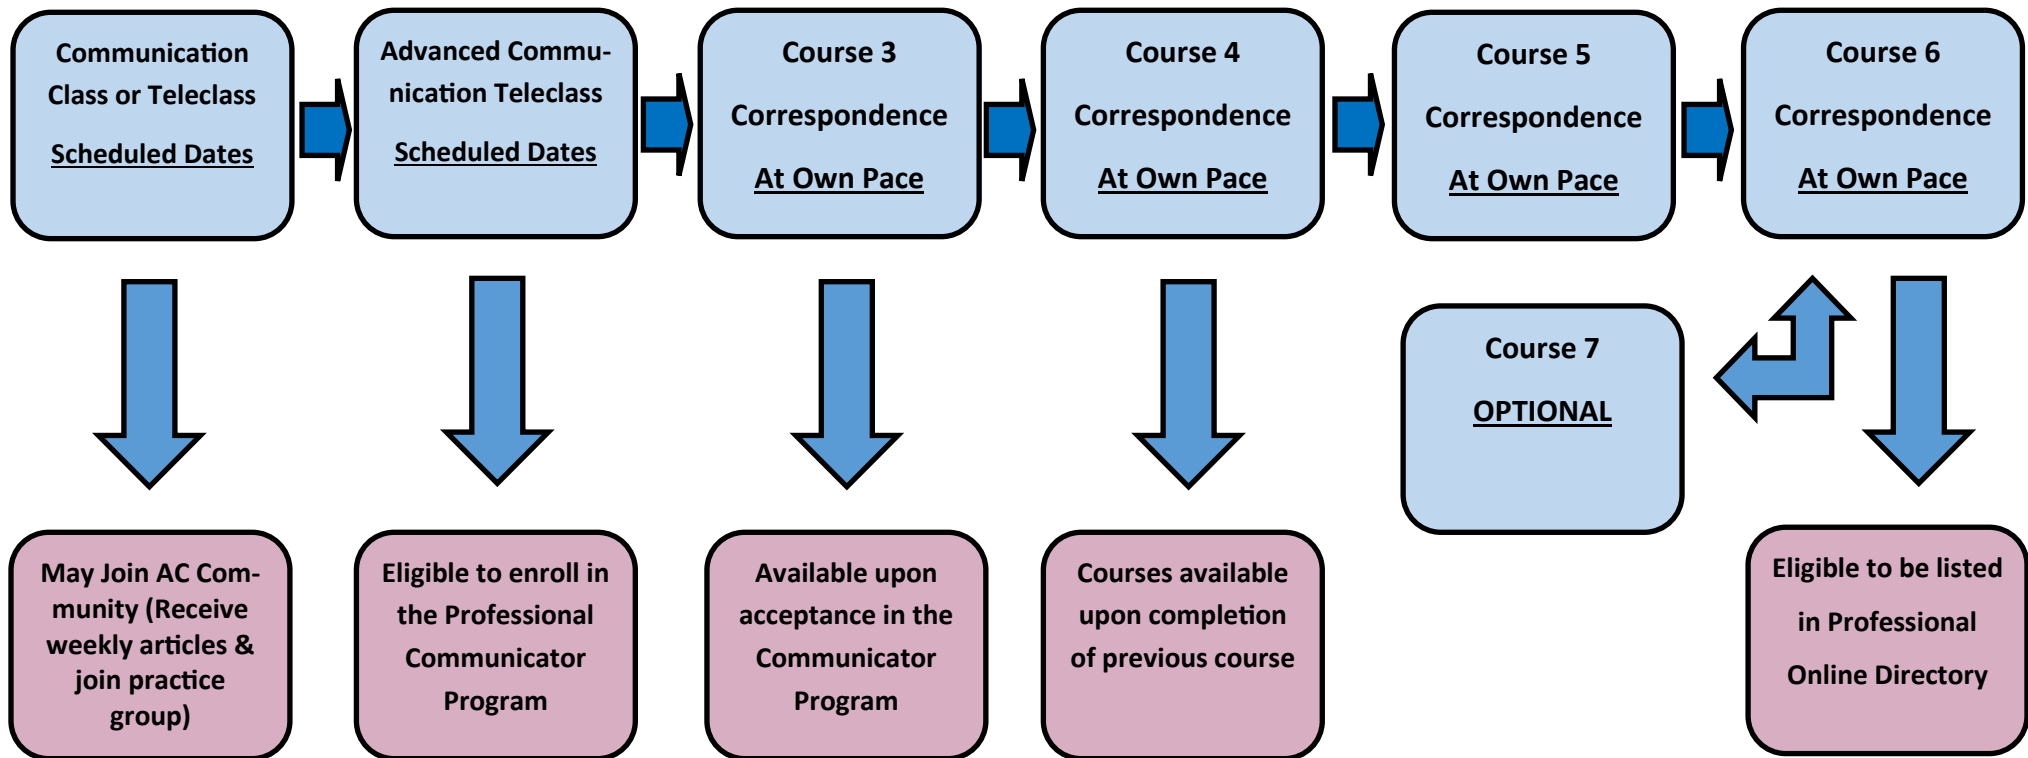

Path to Animal Heart & Soul Professional Communicator

www.TheLightfootWay.com

See scheduled dates and request 7 page detailed curriculum at
<https://www.thelightfootway.com/professional-animal-communicator-program/>