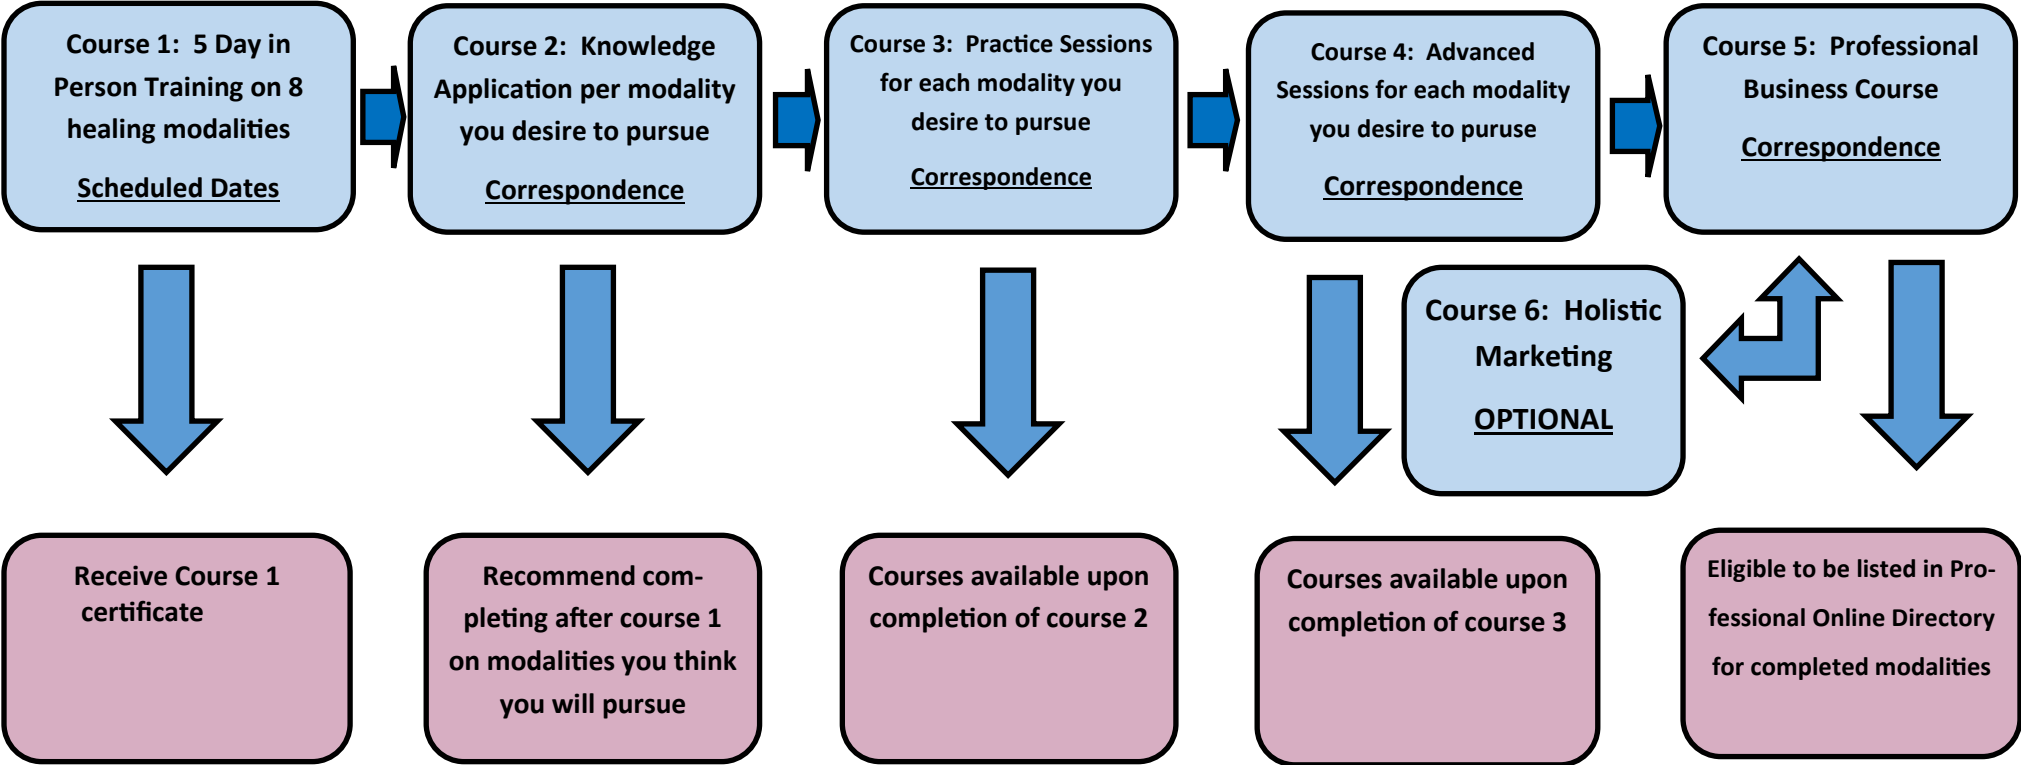

Path to Animal Heart & Soul Wellness Coach

www.TheLightfootWay.com

See scheduled dates for course 1 and request 9 page detailed curriculum at <https://www.thelightfootway.com/animal-wellness-coach-certification-program/>